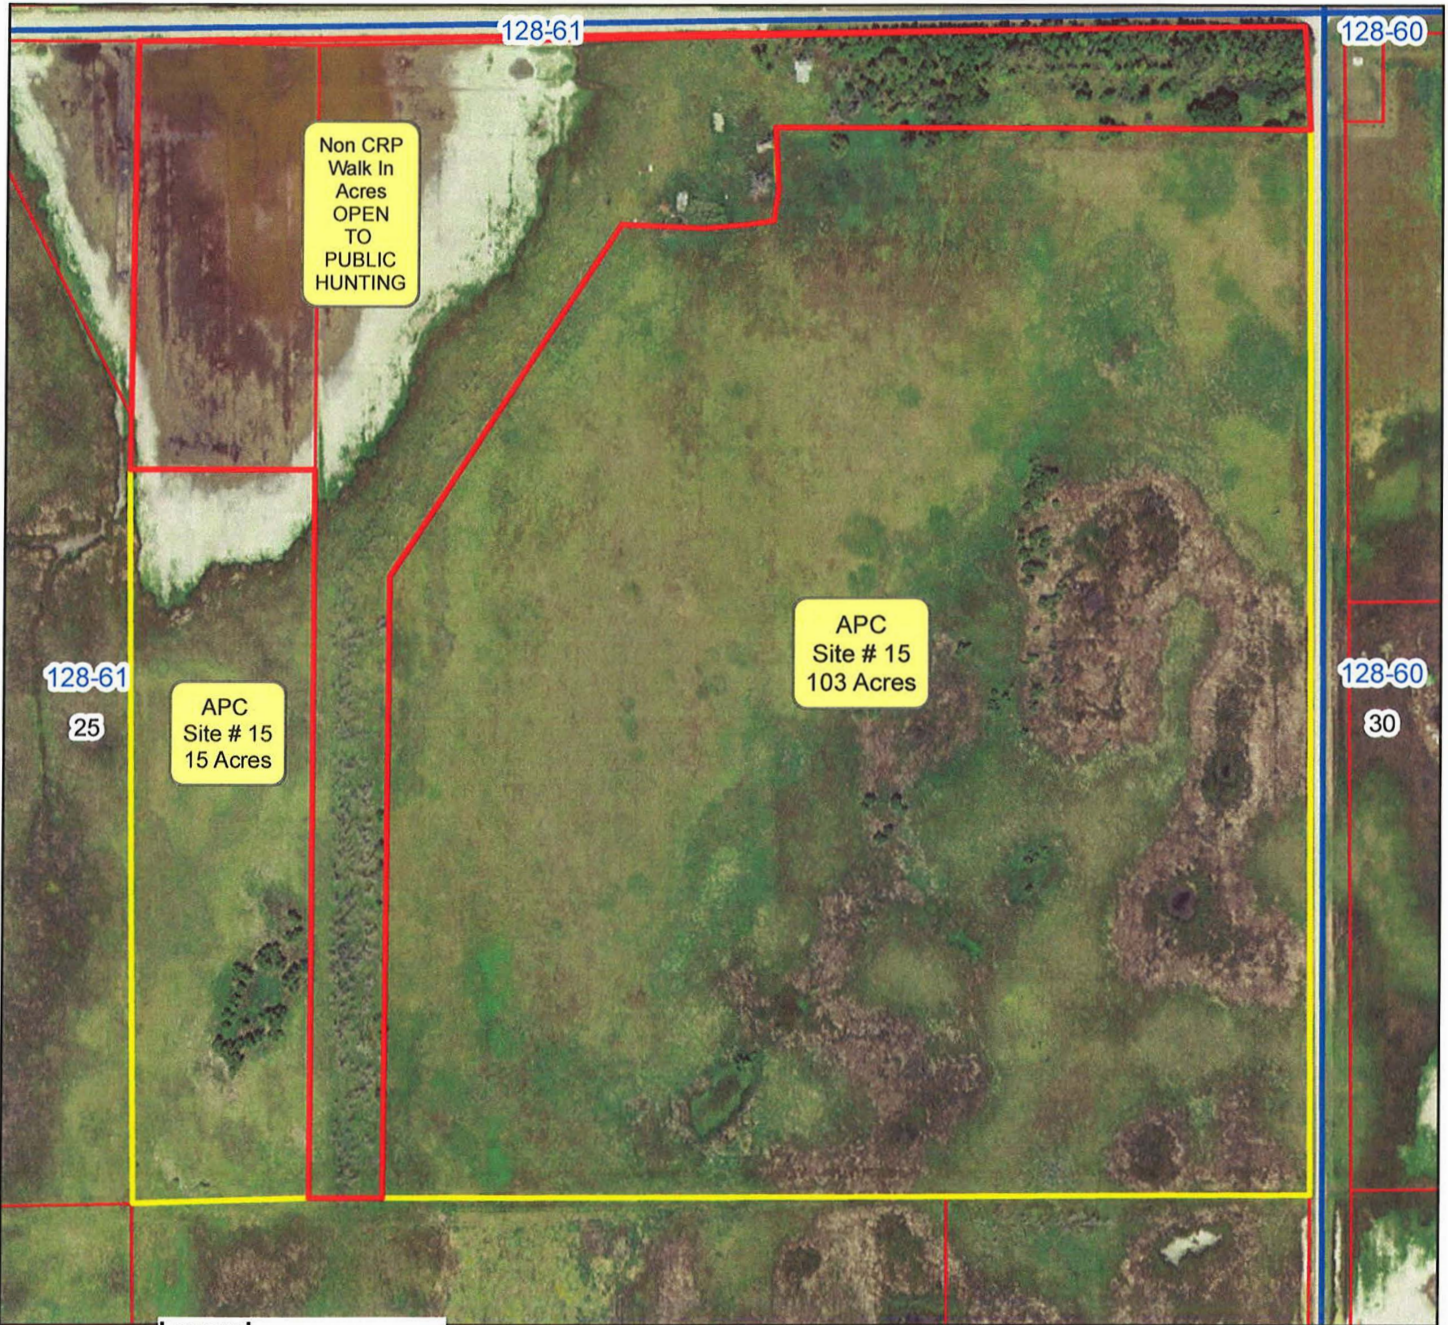

APC Site 15 118 Acres

Legal Description: NE 25-128N-61W

From Aberdeen take Hwy 12 east to Groton. Turn north on Hwy 37 23 miles to Hwy 10. Turn left 2 miles, continue north on Hwy 37 to Hecla. Turn right on 104th street 2 miles to 406th Ave. Site is SW of the intersection. Stay within sign boundaries.

Legend

- Polygon Layer
- 2017 T4281 CP23A
- Grassee
- Townships
- Sections
- CLU

Prepared with assistance from USDA-Natural Resources Conservation Service